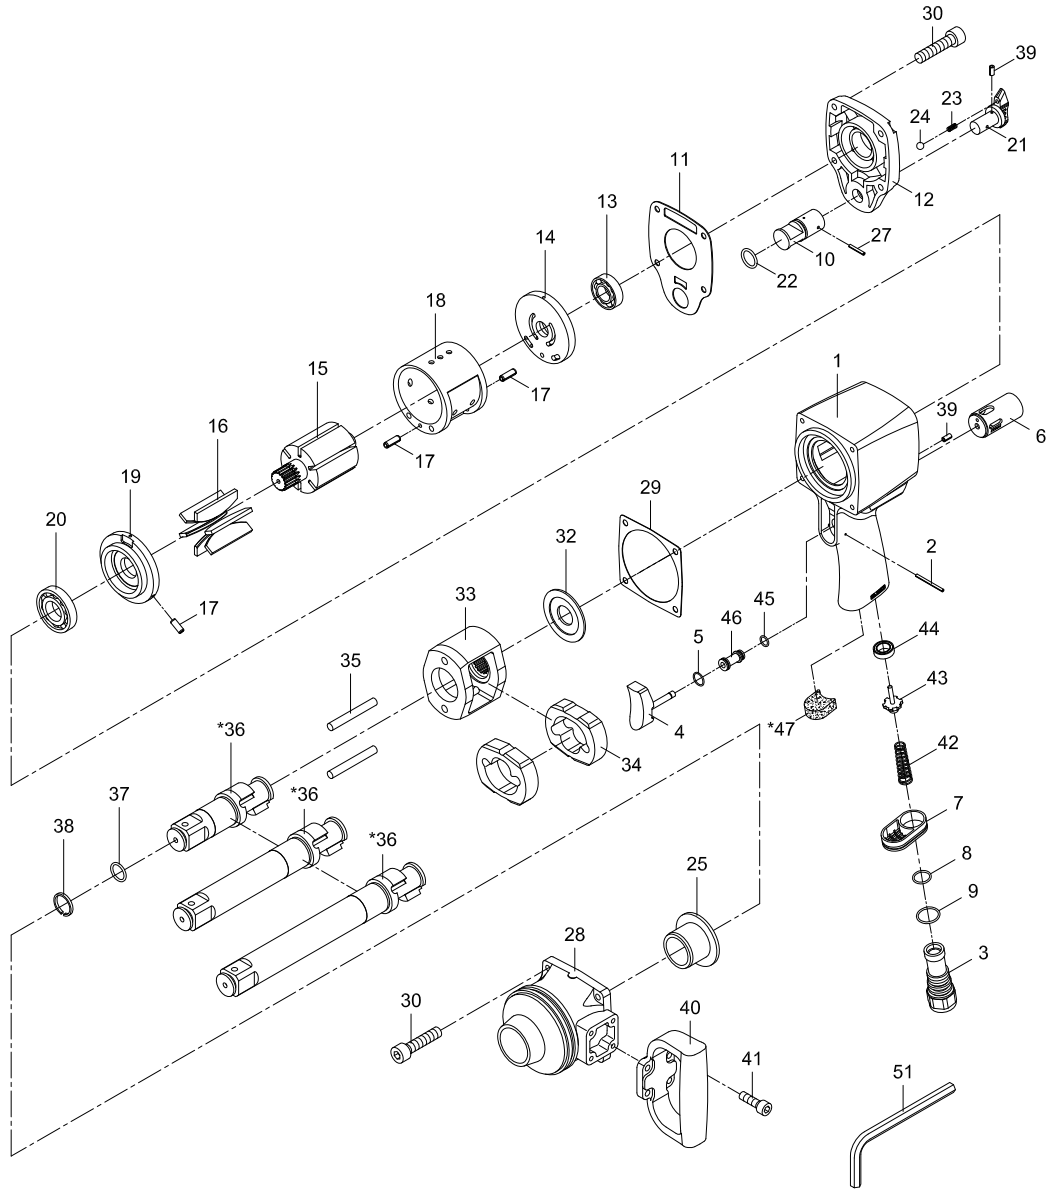

# 1" PROFESSIONAL IMPACT WRENCH

Index No.	Parts No.	Description	Index No.	Parts No.	Description
1	47-407401	Motor Housing	25	47-407325	Anvil Bushing
2	SP02002600	Spring Pin (2x26)	27	50102-12	Spring Pin (3x20)
3	47-407403	Air Inlet	28	47-407328	Hammer Case
4	47-407404	Trigger	29	47-407335	Gasket
5	52236	O-Ring (10.5x1)	30	7H-753539	Screw (8) (M6x25)
6	47-407406	Reverse Valve Bushing	32	47-407327	Washer
7	47-407407	Exhaust Diffuser	33	47-407308	Hammer Cage
8	72009	O-Ring (15.7x1.7)	34	47-407311	Hammer (2)
9	72023	O-Ring (20.35x1.78)	35	47-407317	Hammer Pin (2)
10	47-407410	Reverse Valve (4x28)	36	47-407302-11	Anvil (1")
11	47-407434	Gasket	36	47-4073L02-71	Anvil (1" L=7")
12	47-407420	Rear Cover	36	47-4073L02-81	Anvil (1" L=8")
13	020320-12	Ball Bearing (6003z)	37	10211	O-Ring
14	47-407314	Rear End Plate	38	47-405112	Retainer Ring
15	47-407315	Rotor	39	70117-13	Spring Pin (2.5x5)
16	47-407316	Rotor Blade (6)	40	47-407360	Dead Handle
17	SP04001000	Spring Pin (3) (4x10)	41	7H-753528	Screw (4) (M6x20)
18	47-407318	Cylinder (6003z)	42	43-403647	Valve Spring
19	47-407419	Front End Plate	43	43-403148	Valve Stem
20	0R14	Ball Bearing (R14)	44	43-403145	Rubber Spacer
21	47-407421	Reverse Lever	45	OR00765102	O-Ring (7.65x1.2)
22	OR01608204	O-Ring (16.8x2.4)	46	47-407446	Valve Bushing
23	43-403323	Spring	*47	47-407453	Damping Diffuser
24	5K-3011B25	Steel Ball (9/64")	51	10018	Hex.Key Wrench (5)

\* Optional Parts

47-4074-0001